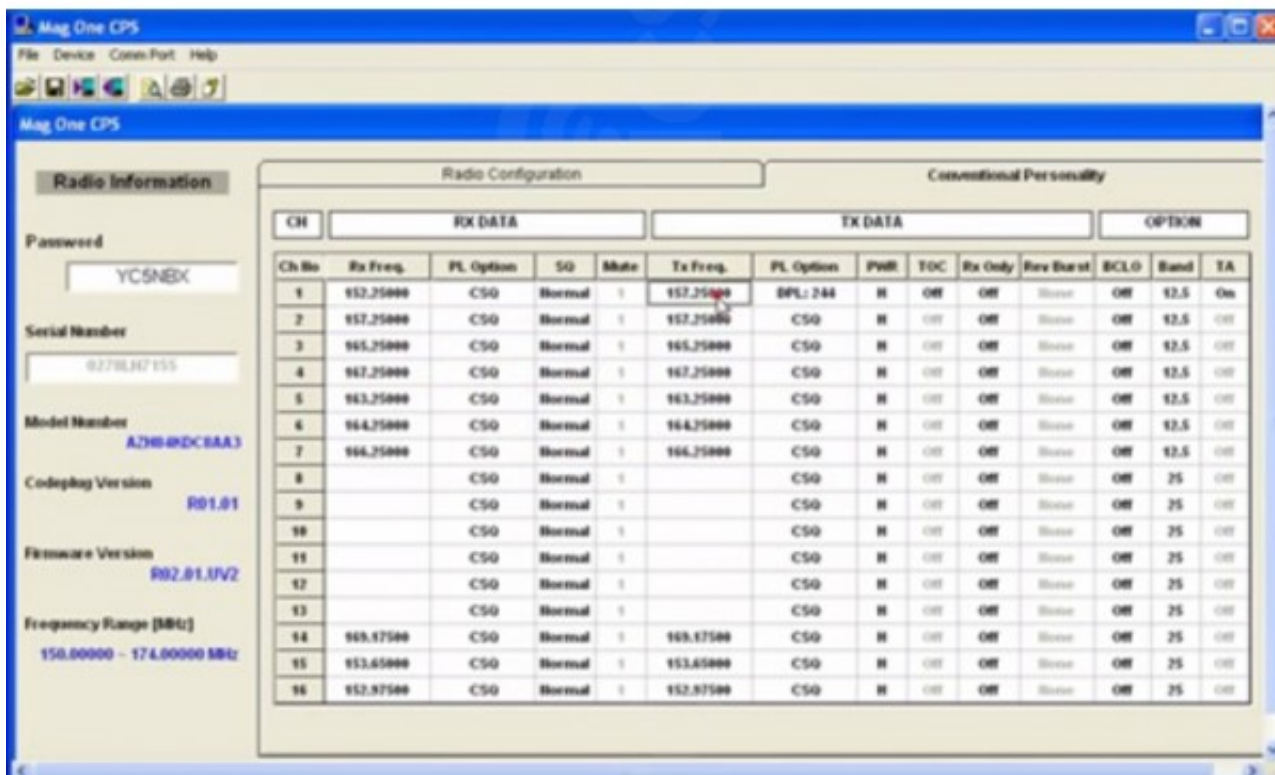

[Unduh](#)

[7 Lovers Eleven App Fuel](#)

software update

[kolor panotour 2.0 keygenguru serial key](#)

MOTOROLA XTS3000 Astro Spectra Astro Saber latest programming software R 05 03 00.. Start CentriQS with a complete solution to efficiently manage tasks in projects business processes and employee plans.. You can draw any type of UML diagram in Sun ONE and reverse the Java code in class diagrams.. Or Best Offer Setting frekuensi menggunakan kabel program dan software di PC untuk pembelian pertama bisa gratis setting frekuensi di tokogunungintan. [converter audio zu mp3 download](#)

software definition

[Intel Hd4000 Upgrade For Mac 2011](#)